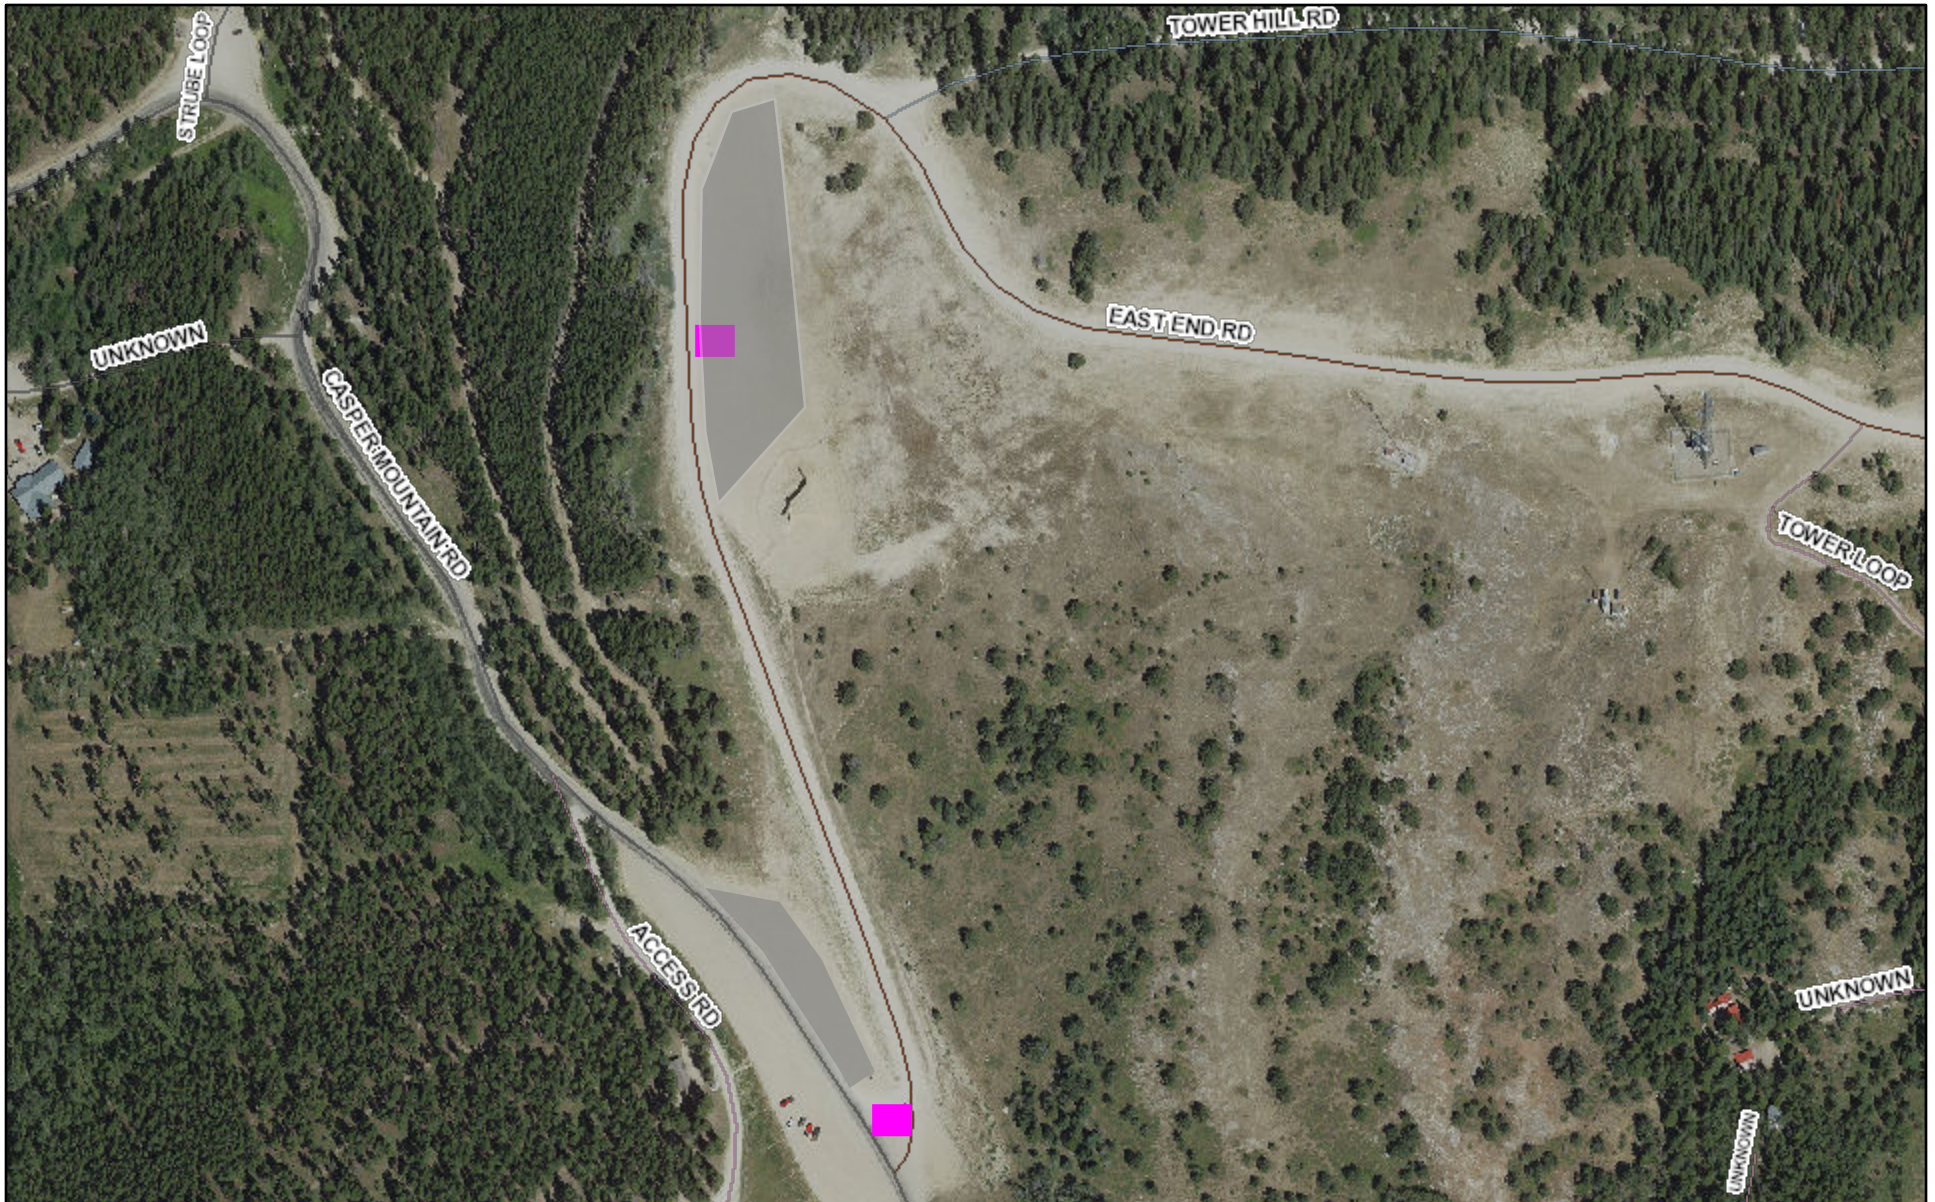

2023 Biathlon Nationals Parking

NRGC, Natrona Regional Geospatial Cooperative

2023 Biathlon Nationals Parking

 Spectator Parking

 Shuttle Drop off/Pickup

NRGC, Natrona Regional Geospatial Cooperative

2023 Biathlon Nationals Parking

Traffic Direction

Shuttle Drop off/Pickup

10-12 Porta Pots

Emergency Parking and
Medic Tent or Ambulance

Contestant/Coach/Official
Parking (diagonal only)

NRGC, Natrona Regional Geospatial Cooperative